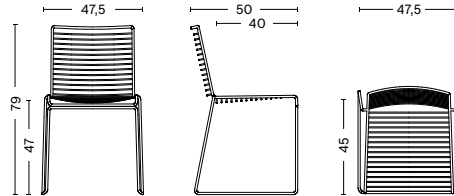

CONSTRUCTION

Solid steel bar chair in 11 mm welded wire featuring an outdoor powder coating. Comes with pre-mounted gliders.

COLOURS

ASPHALT
GREY

BLACK

FALL
GREEN

RUST

WHITE

DIMENSIONS

WIDTH / 47,5 cm / 18.7"
DEPTH / 50 cm / 19.69"
HEIGHT / 79 cm / 31.1"
SEAT HEIGHT / 47 cm / 18.5"
SEAT DEPTH / 40 cm / 15.75"

GLIDERS

PLASTIC GLIDER (STANDARD ON ALL) / Suitable for most floor types which are not too sensitive.