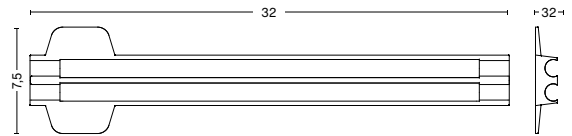

OPTIONS

FLOOR LINKING DEVICE / Grey plastic.

TESTS

EN 1728 domestic UK

DOWNLOADS

Packshots and lifestyle photos, 2D / 3D files, care and maintenance instructions, test certificates, product fact sheets, and product presentations are available in our Image Bank at hay.com.

<https://hay.dk/da-dk/downloads>

HAY